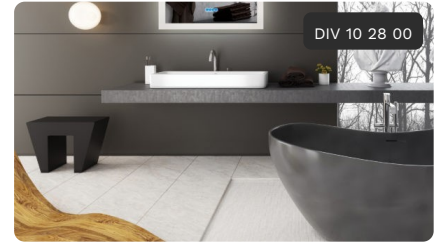

One Partner. Five Interior Scopes. Spec-Ready for Your Next Project.

CSI Div. 08 & 10 Compliant

DIV 08 14 00

Barn Door Systems

Styles	K-Design, Panel, Z-Brace
Sizes	36" x 84", 42" x 84"
Material	Solid pine, composite
Weight	Up to 250 lbs (track)
Hardware	Steel track, rollers, guides
Finishes	Driftwood, White, Gray

Complete kits with all hardware included

DIV 08 14 00

Closet Doors

Types	Bypass sliding, Bifold
Openings	48" to 72" wide
Height	80" standard
Panels	Hollow-core, solid-core
Styles	Panel, Louvered, Mirrored
Finishes	White, Espresso, Natural

Track systems rated for 10,000+ cycles

DIV 10 28 00

Bathroom Mirrors

Types	Vanity, Full-height, LED
Sizes	24"x30" to 60"x36"
Frames	Framed & Frameless
Mounting	J-channel, adhesive, cleat
LED	Backlit with Bluetooth
Safety	Shatterproof film backing

LED models include integrated Bluetooth

DIV 10 28 13

Shower Enclosures

Types	Semi-frameless, Framed
Config.	Bypass sliding doors
Openings	48" to 60" wide
Glass	Tempered safety, 5mm
Height	70" standard
Hardware	Chrome, Brushed Nickel